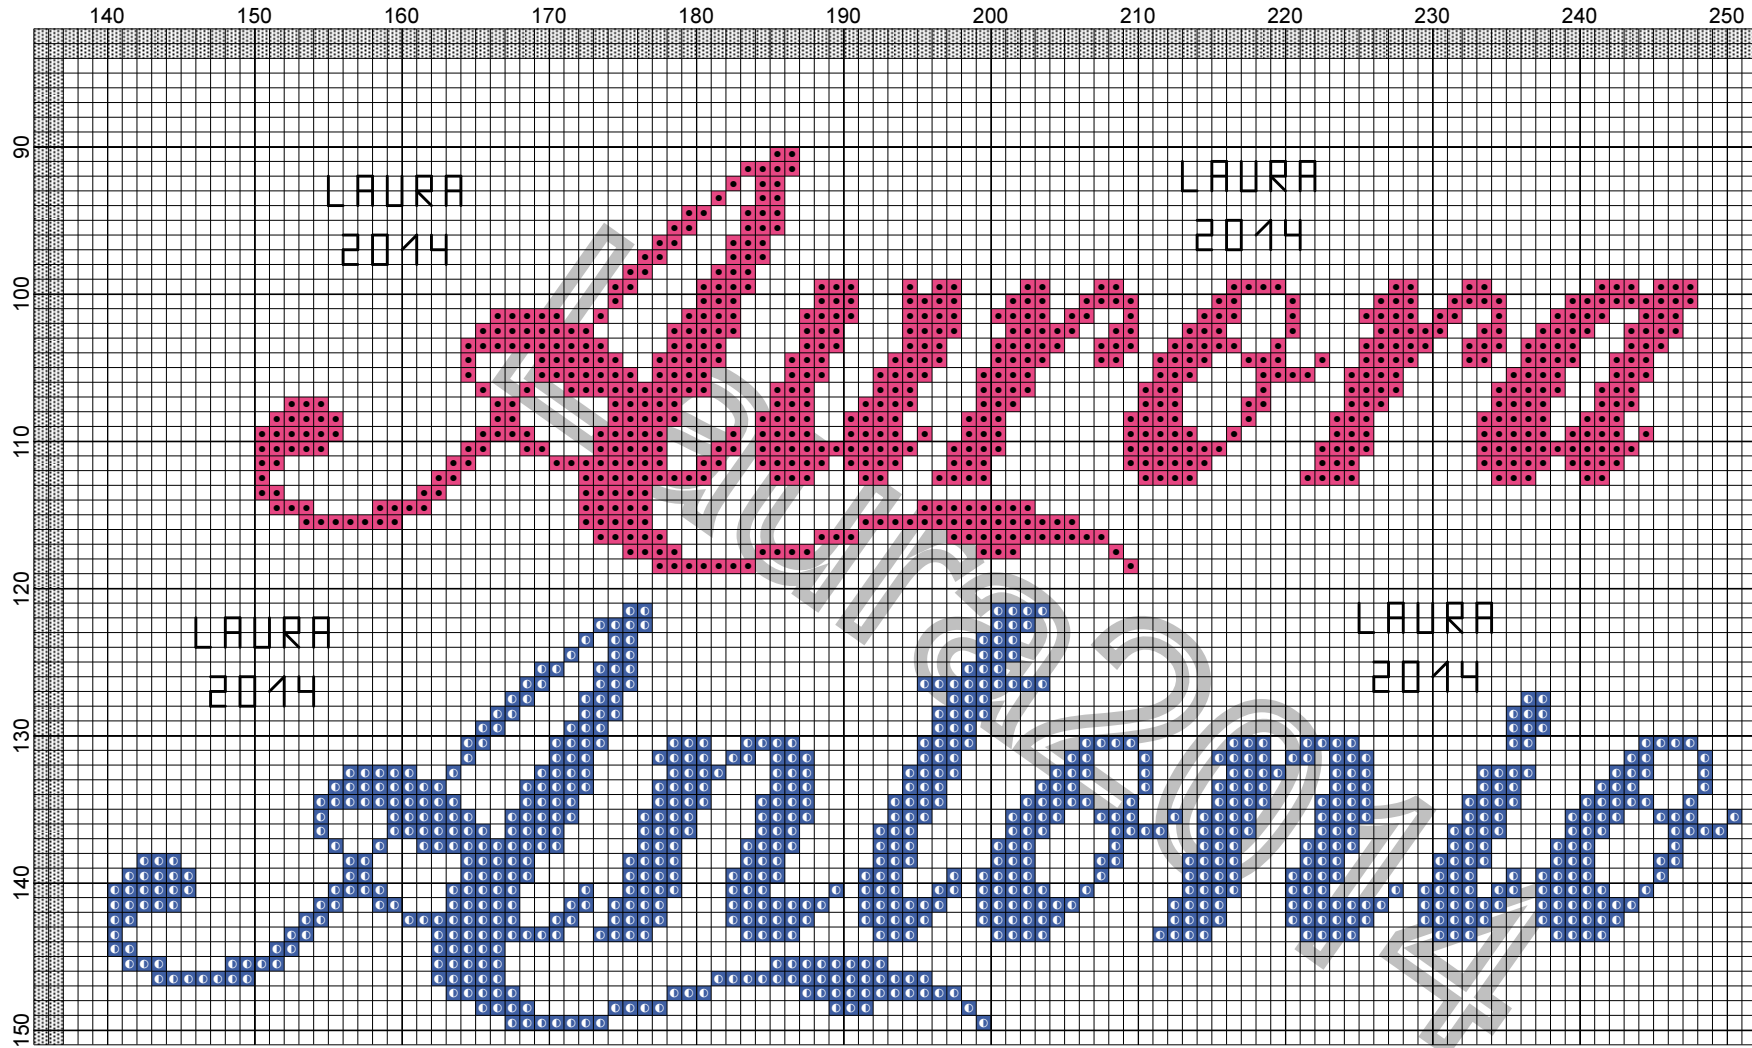

<http://laurapcstitch.blogspot.it/>

- Legend:
- DMC-602
 - DMC-798
 - Backstitches:
 - DMC-310

<http://laurapcstitch.blogspot.it/>

<http://laurapcstitch.blogspot.it/>

Christian, Samuele, Aurora, Flavio, Flavia, Lazzarini Gaia, Flavia, Antonio

Author: LauraOrazi2014
Company: Le creazioni di Laura
Copyright: <http://laurapcstitch.blogspot.it/>
Website: <https://www.facebook.com/groups/603789013016206/>
Grid Size: 252W x 151H
Design Area: 44,99 cm x 25,76 cm (248 x 142 stitches)

Legend:

  [2] DMC-602 ANC-63 JPC-3063 cranberry - md   [2] DMC-798 ANC-147 JPC-7022 delft blue - dk

Backstitch Lines:

 DMC-310 black

Laura2014