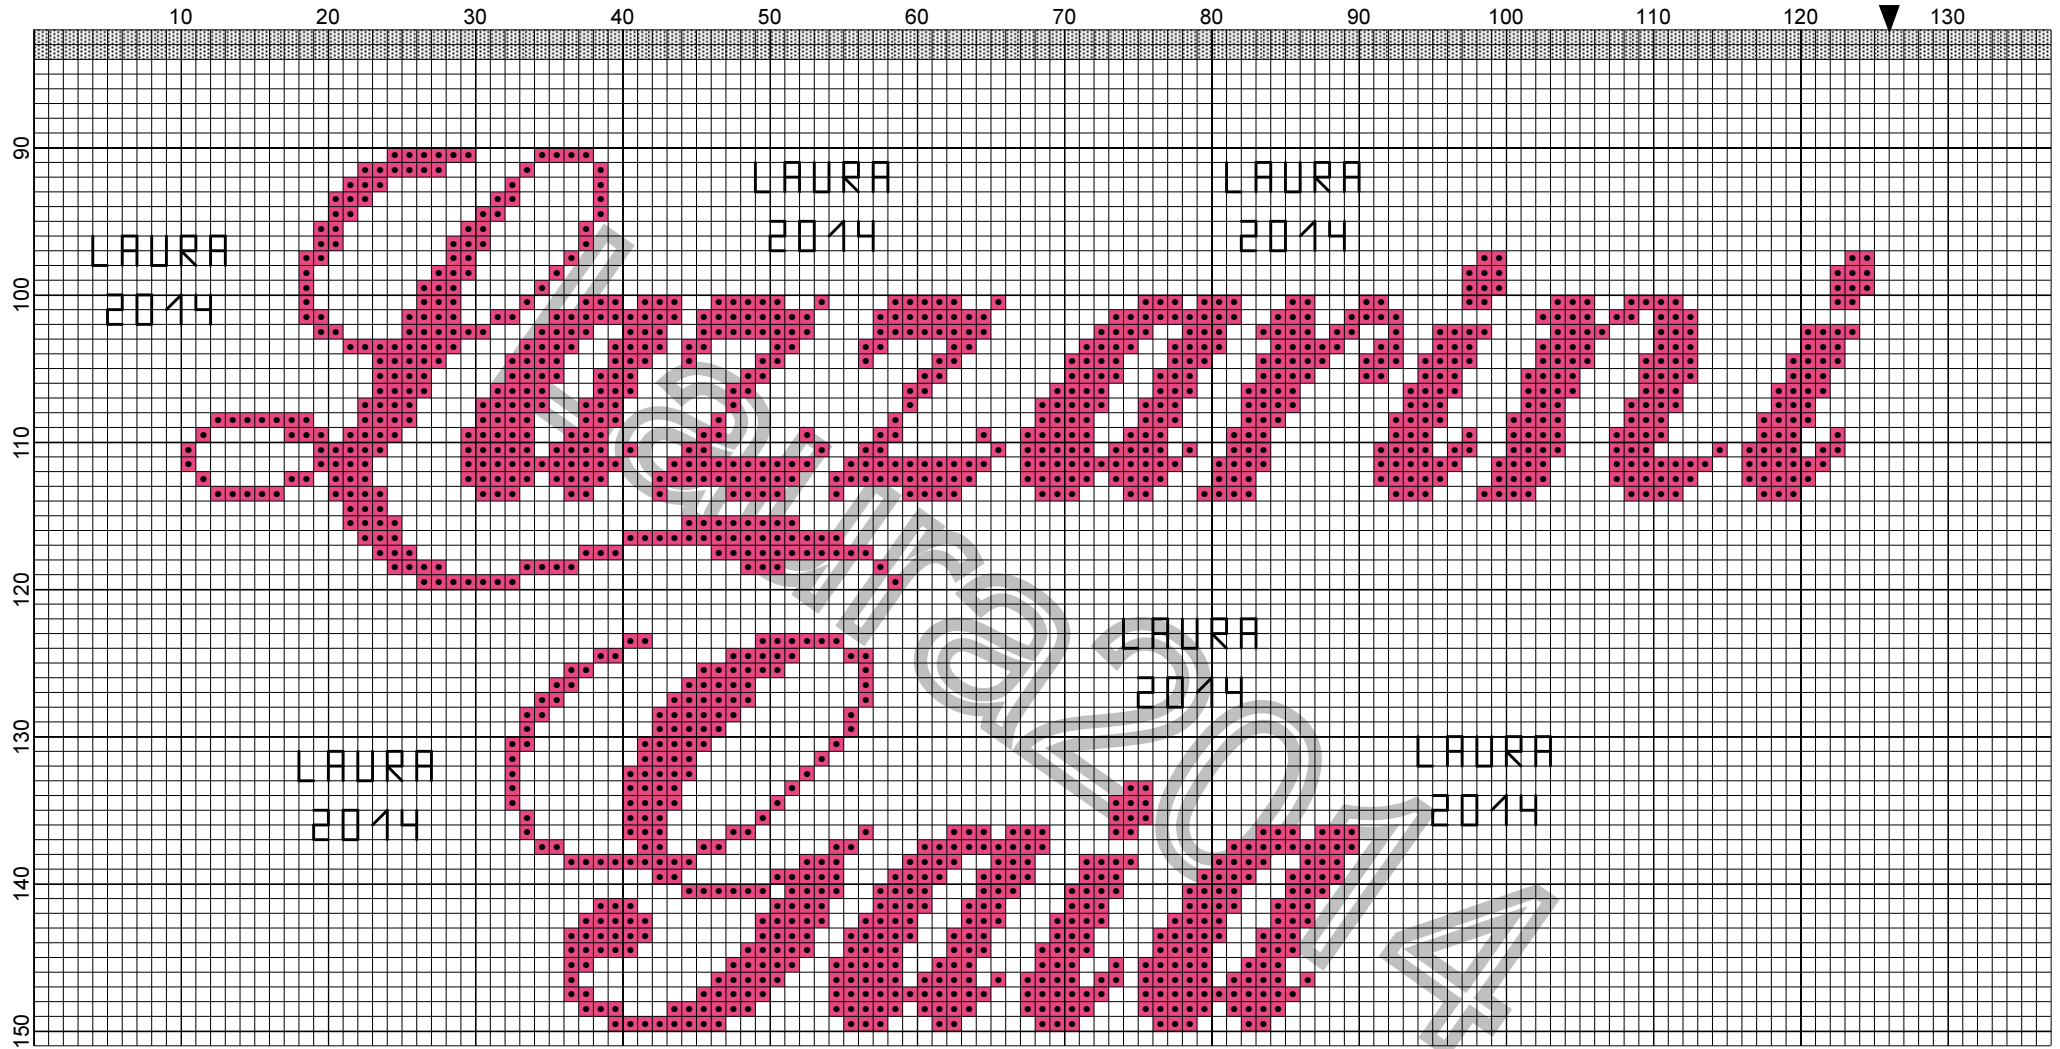

<http://laurapcstitch.blogspot.it/>

- Legend:
- DMC-602
 - DMC-798
 - Backstitches:
 - DMC-310

<http://laurapcstitch.blogspot.it/>

<http://laurapcstitch.blogspot.it/>

Christian, Samuele, Aurora, Flavio, Flavia, Lazzarini Gaia, Flavia, Antonio

Author: LauraOrazi2014
Company: Le creazioni di Laura
Copyright: <http://laurapcstitch.blogspot.it/>
Website: <https://www.facebook.com/groups/603789013016206/>
Grid Size: 252W x 151H
Design Area: 44,99 cm x 25,76 cm (248 x 142 stitches)

Legend:

  [2] DMC-602 ANC-63 JPC-3063 cranberry - md   [2] DMC-798 ANC-147 JPC-7022 delft blue - dk

Backstitch Lines:

 DMC-310 black

Laura2014