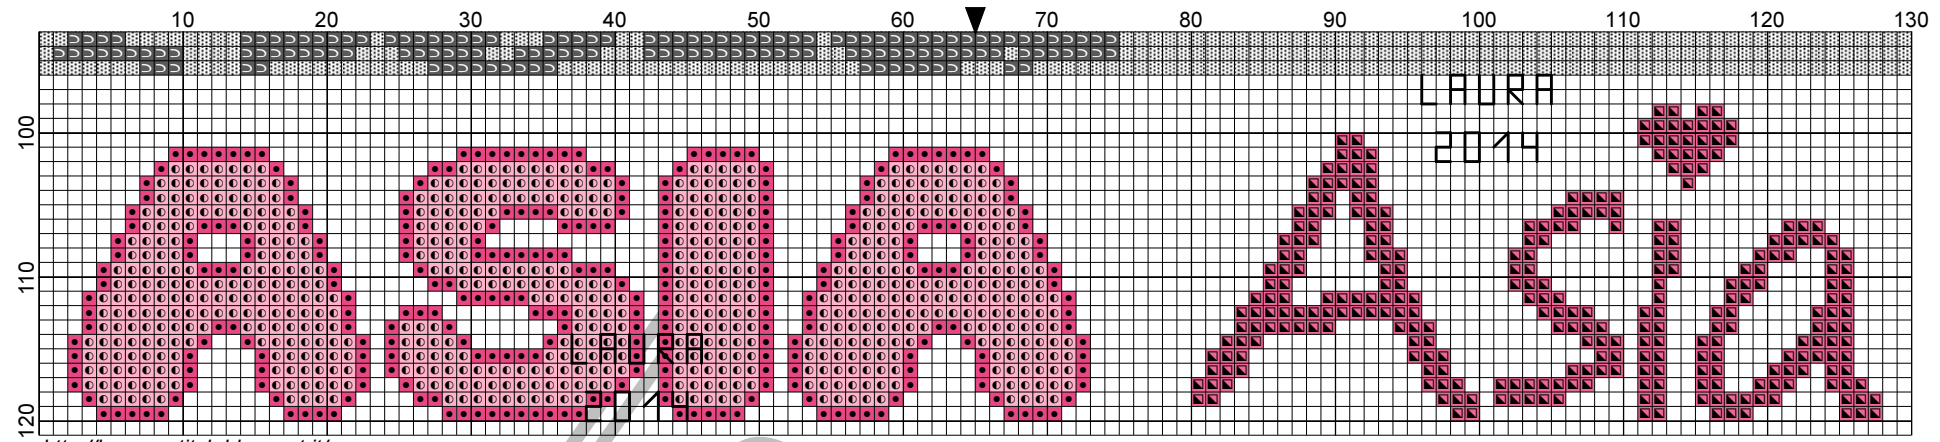

- Legend:
- DMC-602
  - DMC-718
  - DMC-600
  - DMC-601
  - DMC-603
  - DMC-605
- Backstitches:
- DMC-310

<http://laurapcstitch.blogspot.it/>

# Asia

---

**Author:** Laura Orazi  
**Company:** Le creazioni di Laura  
**Copyright:** <http://laurapcstitch.blogspot.it/>  
**Website:** <https://www.facebook.com/groups/603789013016206/>  
**Grid Size:** 130W x 121H  
**Design Area:** 23,04 cm x 21,77 cm (127 x 120 stitches)

## Legend:

 [2] DMC-602 ANC-63 JPC-3063 cranberry - md  
 [2] DMC-718 ANC-89 JPC- plum

 [2] DMC-600 ANC-42 JPC-3056 cranberry - vy dk  
 [2] DMC-601 ANC-77 JPC-3128 cranberry - dk

 [2] DMC-603 ANC-52 JPC-3153 cranberry  
 [2] DMC-605 ANC-74 JPC-3151 cranberry - vy lt

## Backstitch Lines:

 DMC-310 black

Laura2014